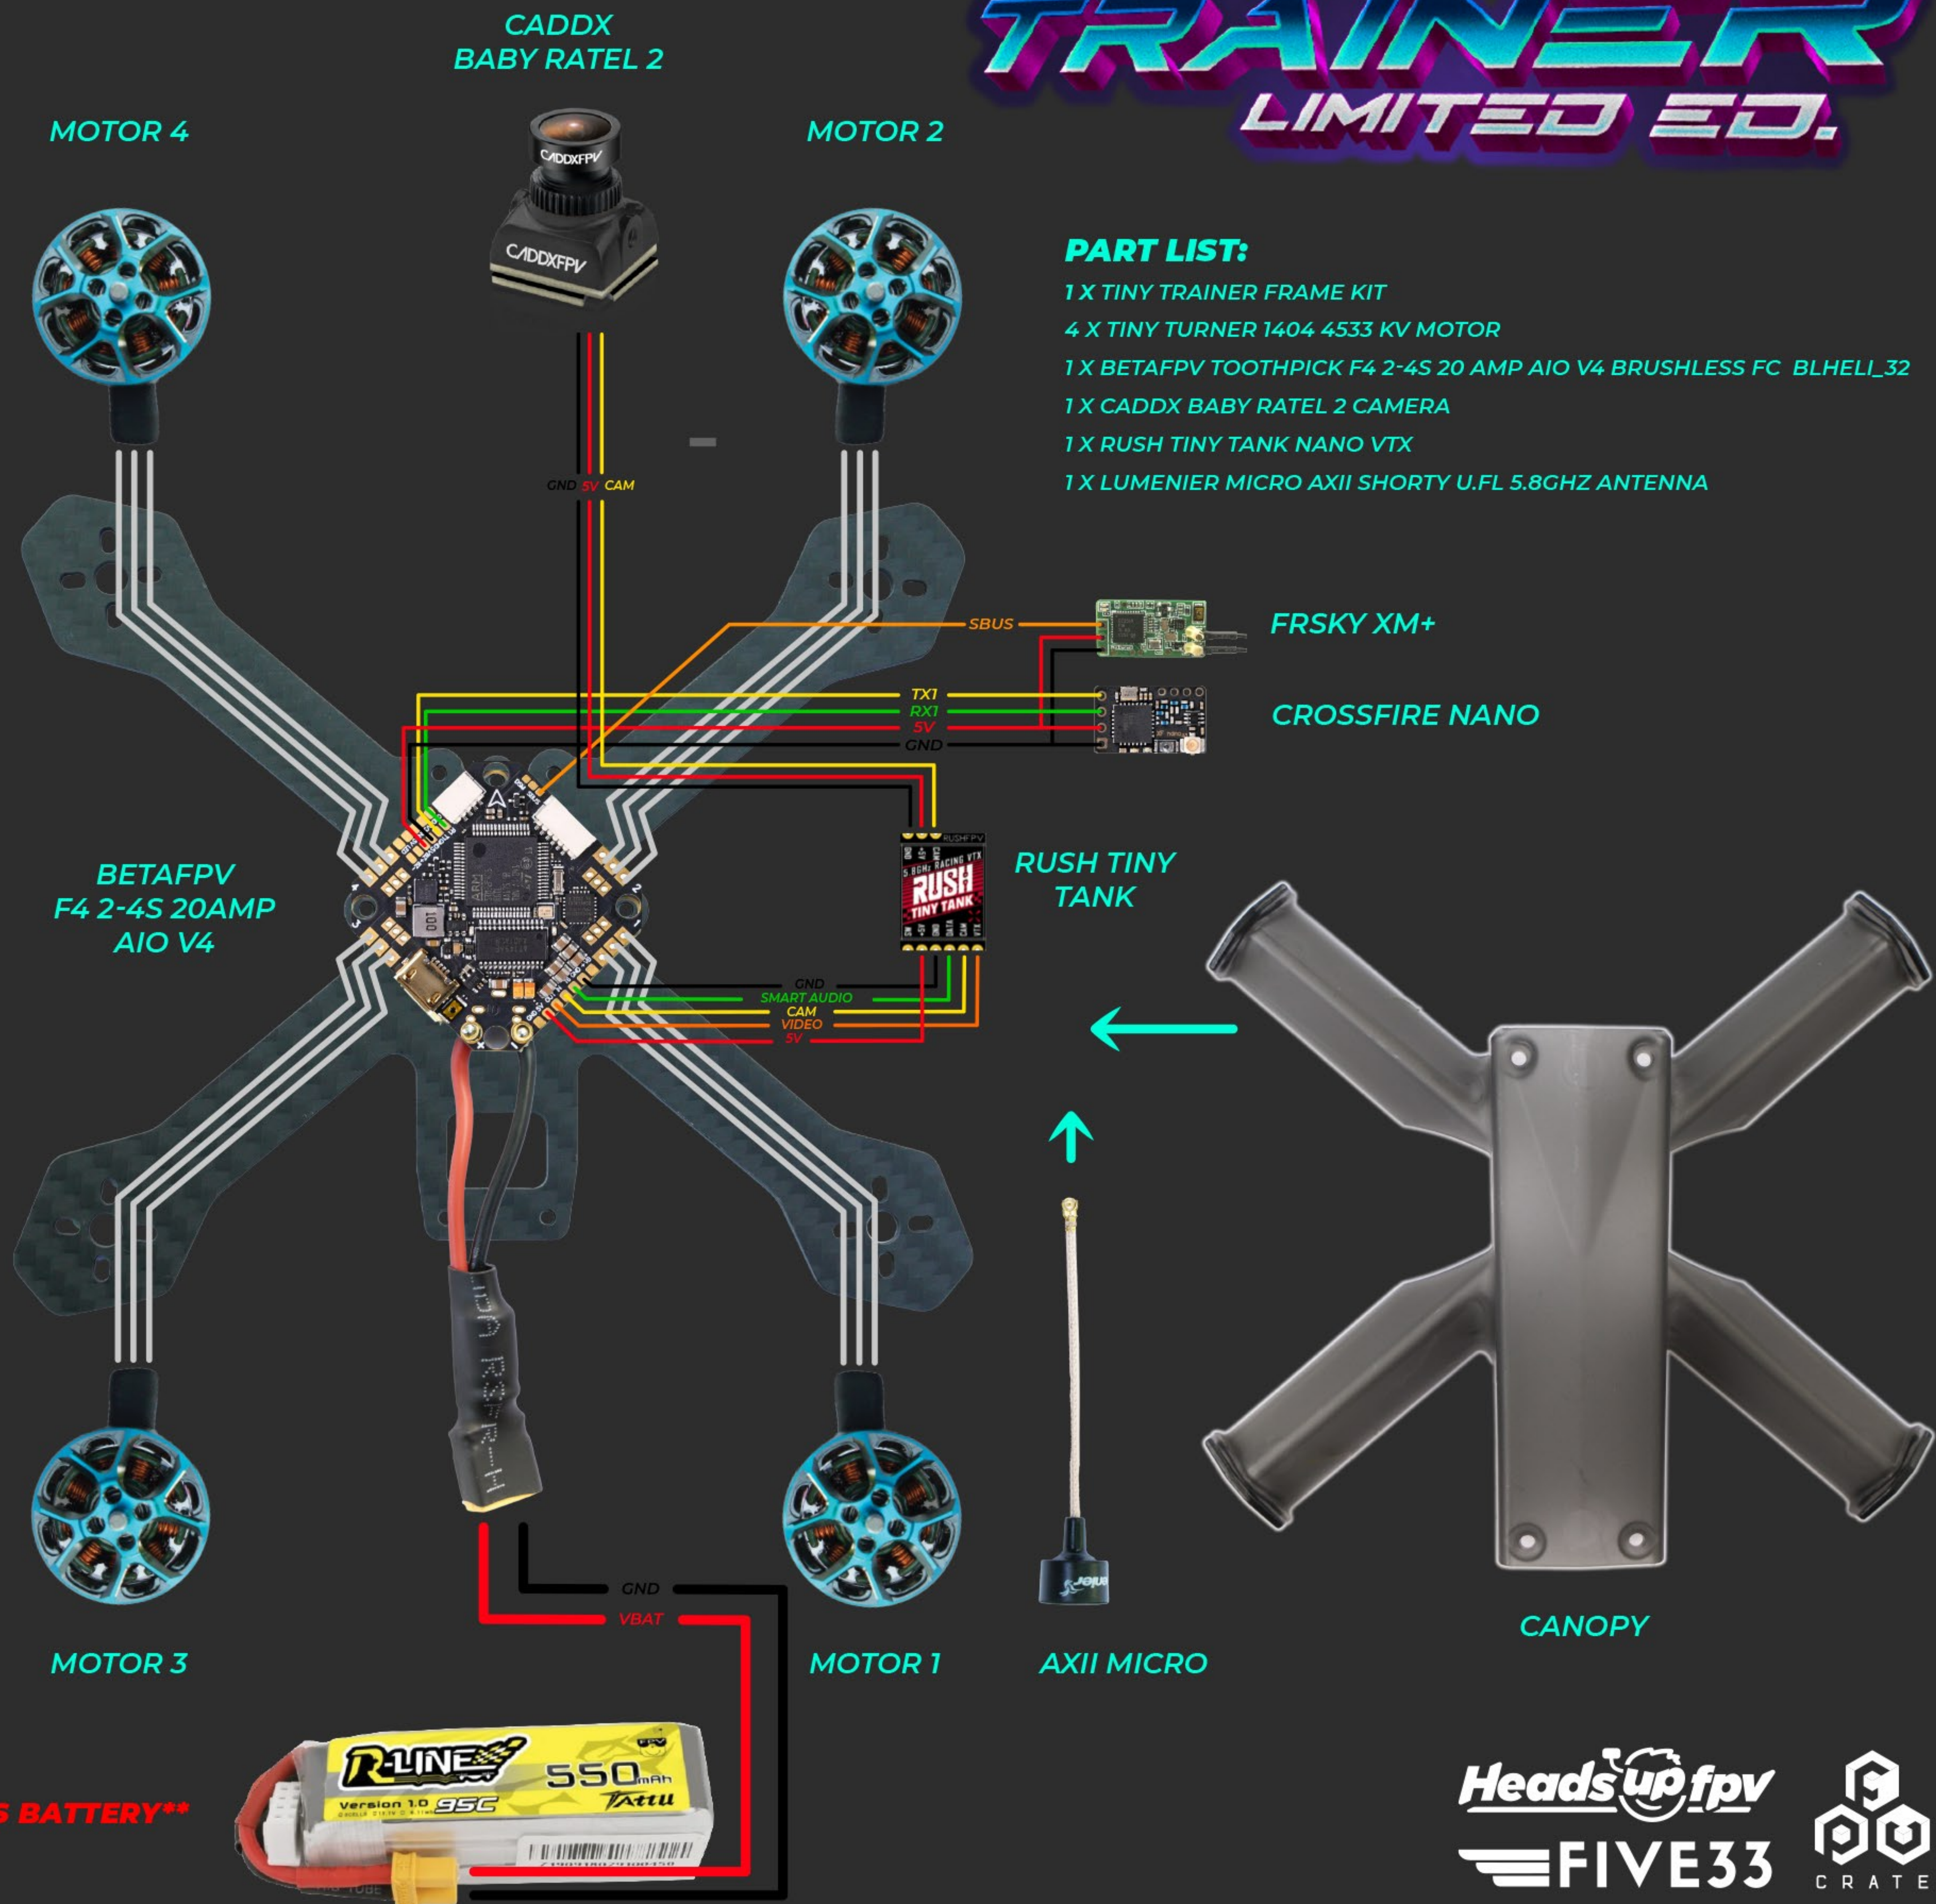

**\*\*WARNING: WIRING DIAGRAM DESIGNED FOR 3S BATTERY VOLATGE INPUT**

# TINY TRAINER LIMITED ED.

### PART LIST:

- 1 X TINY TRAINER FRAME KIT
- 4 X TINY TURNER 1404 4533 KV MOTOR
- 1 X BETA FPV TOOTHPICK F4 2-4S 20 AMP AIO V4 BRUSHLESS FC BLHELI\_32
- 1 X CADDX BABY RATEL 2 CAMERA
- 1 X RUSH TINY TANK NANO VTX
- 1 X LUMENIER MICRO AXII SHORTY U.FL 5.8GHZ ANTENNA